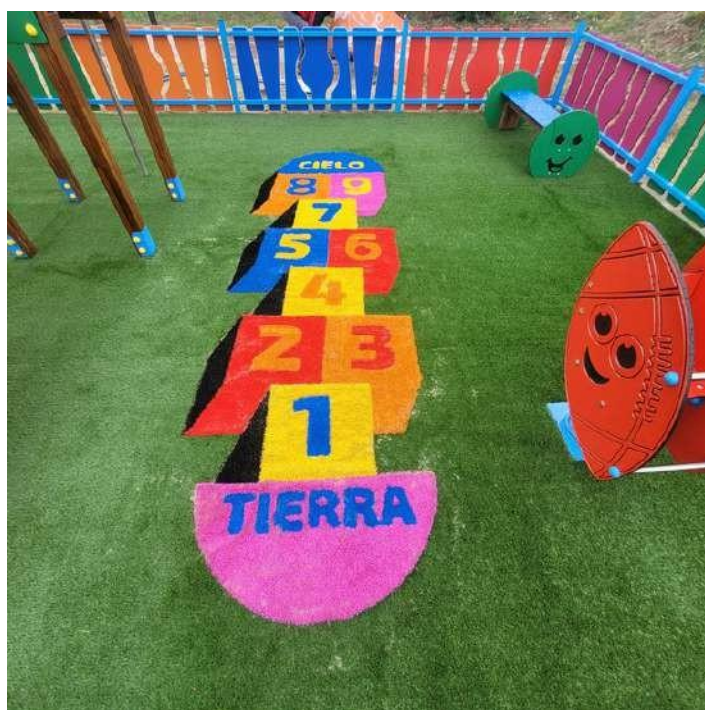

Customised projects

Absorbent Surfaces

In BELKIDSPLAY we manufacture all the customised material you need for your project. From playground equipment, fence enclosures, absorbent surfaces, agility spaces, sail awnings to street furniture with the maximum guarantee and quality.