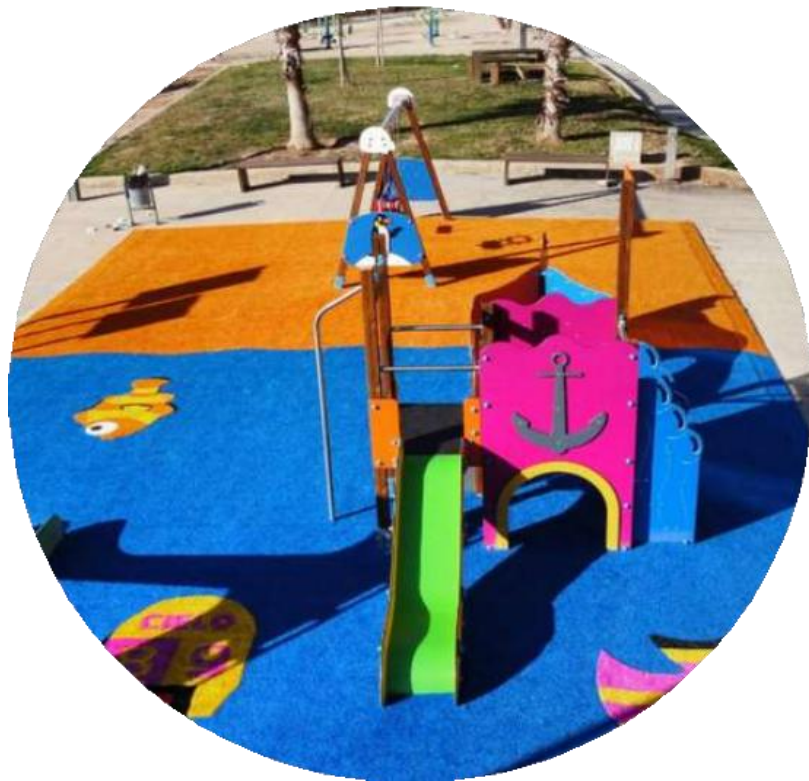

CUSTOMISED PARKS

Design + Manufacture

We work with municipalities and public and private institutions to offer 100% customised products for each of our clients. At Bk Play you can take your imagination to the limit!